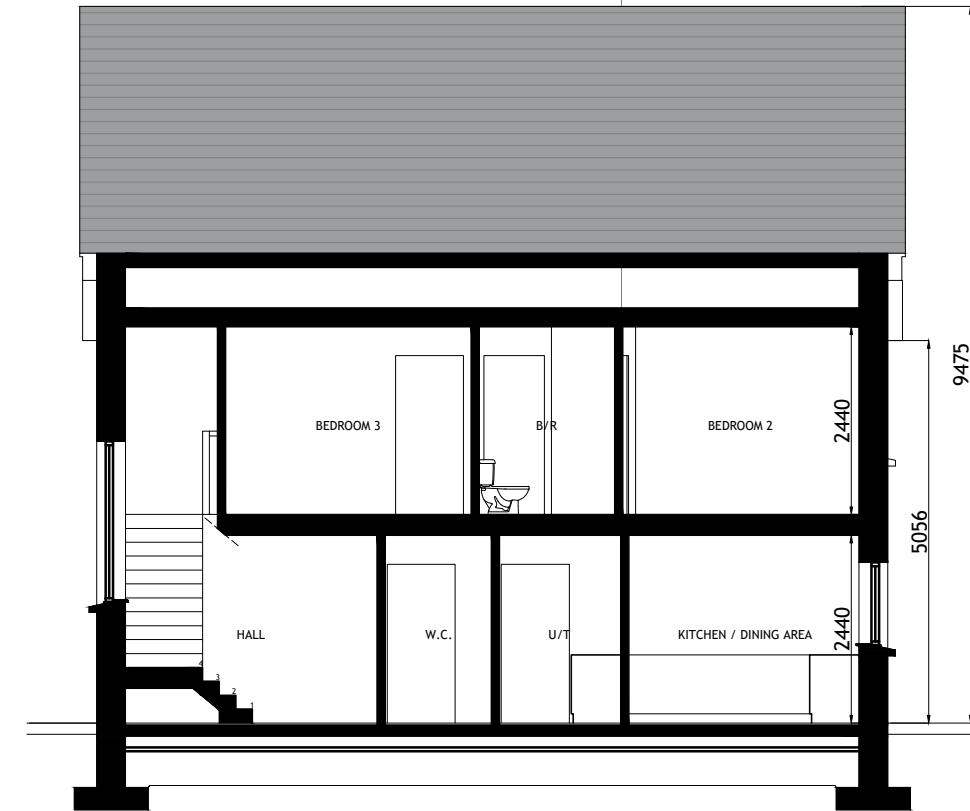

TYPICAL SECTION
SCALE 1:100