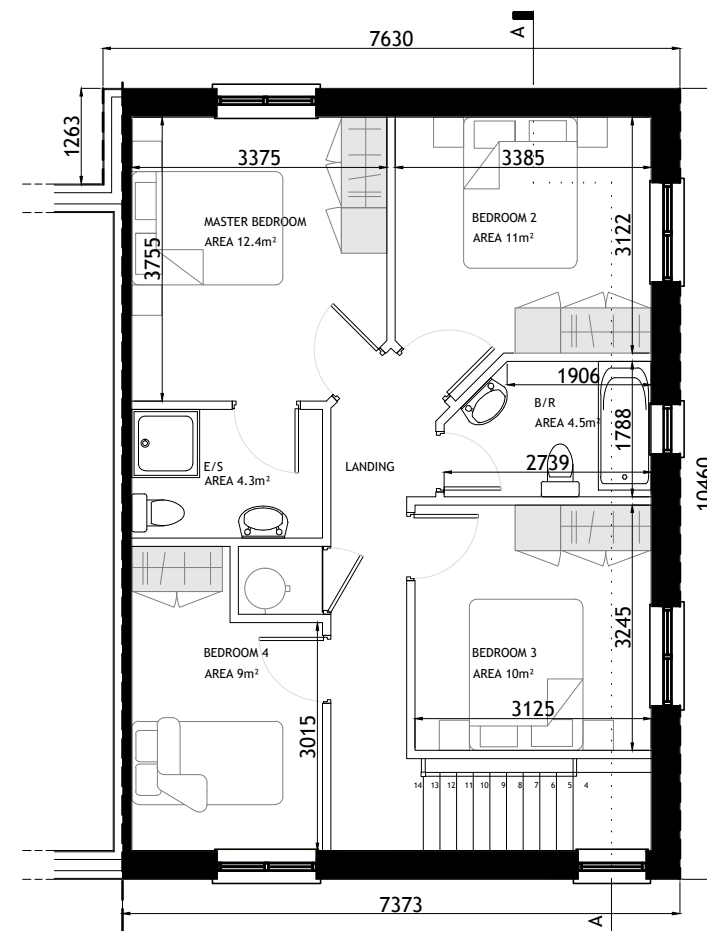

FIRST FLOOR PLAN
SCALE 1:100