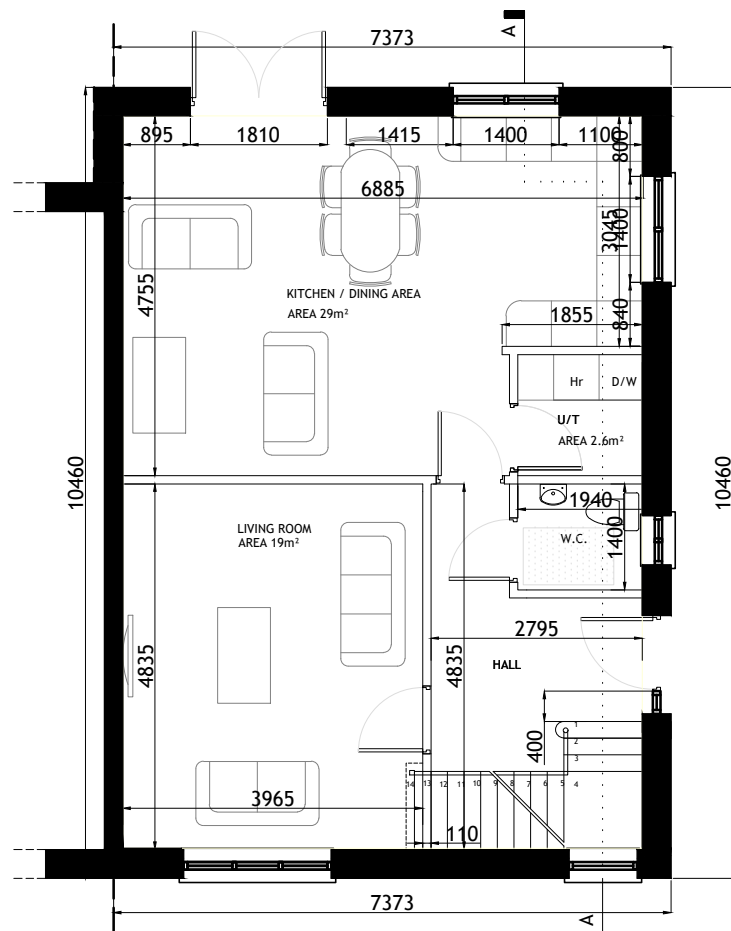

GROUND FLOOR PLAN
SCALE 1:100