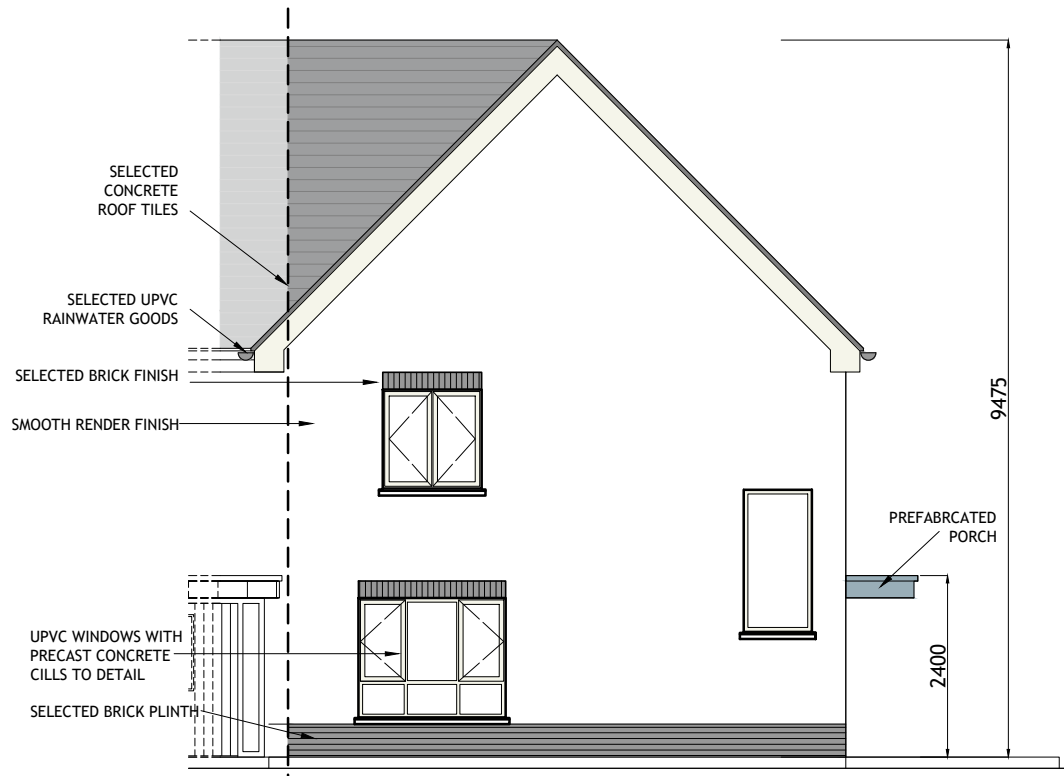

Figured dimensions only are to be used. All dimensions to be checked onsite. Differences between drawings and between drawings and specification or bills of quantities to be reported to Engenuiti Consulting Engineers.

The copyright of the drawings and designs contained therein remains vested in the Blupan Limited t/a Engenuiti Consulting Engineers

FRONT (ROADSIDE) ELEVATION
SCALE 1:100