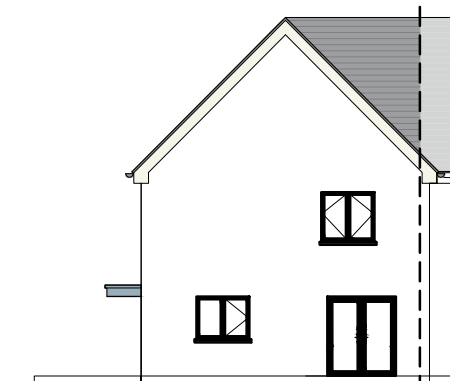

REAR ELEVATION
SCALE 1:200

HOUSETYPE B1
4 BED
2 STOREY
END OF TERRACE / SEMI-DETACHED

APPROXIMATE AREAS
GROUND FLOOR c.66.5 m²
FIRST FLOOR c.62.5 m²
TOTAL AREA c.129 m²
(c.1390 SQ.FT)

1. NOTES:
1. FOR INDIVIDUAL UNIT FLOOR LEVELS PLEASE REFER TO SITE LAYOUT MAP
  2. FOR INDIVIDUAL UNIT NORTH POINT ORIENTATION PLEASE REFER TO SITE LAYOUT MAP
  3. APPLIED BRICK FINISH IS DEPENDENT ON AVAILABILITY AND SITE LOCATION
  4. ALL DIMENSIONS ARE IN mm
  5. PLANNING DRAWING ONLY
  6. DO NOT SCALE FROM DRAWINGS

Rev.	Date	Amendment Details	Drawn	Chk'd	App'd
C	31.03.23	ISSUED FOR PLANNING	SB	DOS	DOS
B	01.12.22	ISSUED FOR PLANNING	SB	DOS	DOS
A	04.04.22	ISSUED FOR PLANNING	EOS	DOS	DOS

Client:	Architecture
RUDEN HOMES LTD	Planning
	Urban Design
	Engineering
	Landscape
	Interiors

Project:
RESIDENTIAL DEVELOPMENT
COURTSTOWN, LITTLE ISLAND
Co.CORK

Scale @ A3:	Drawn:	Approved:	Date:
1:100/200	EOS	DOS	01.03.22

Job No:	Drawing No:	Rev:
10277	10277-PL-205	C

Issue Status:

Information	☐ Preliminary	☐ Approval	☐
Construction	☐ Tender	☐ Planning	☒