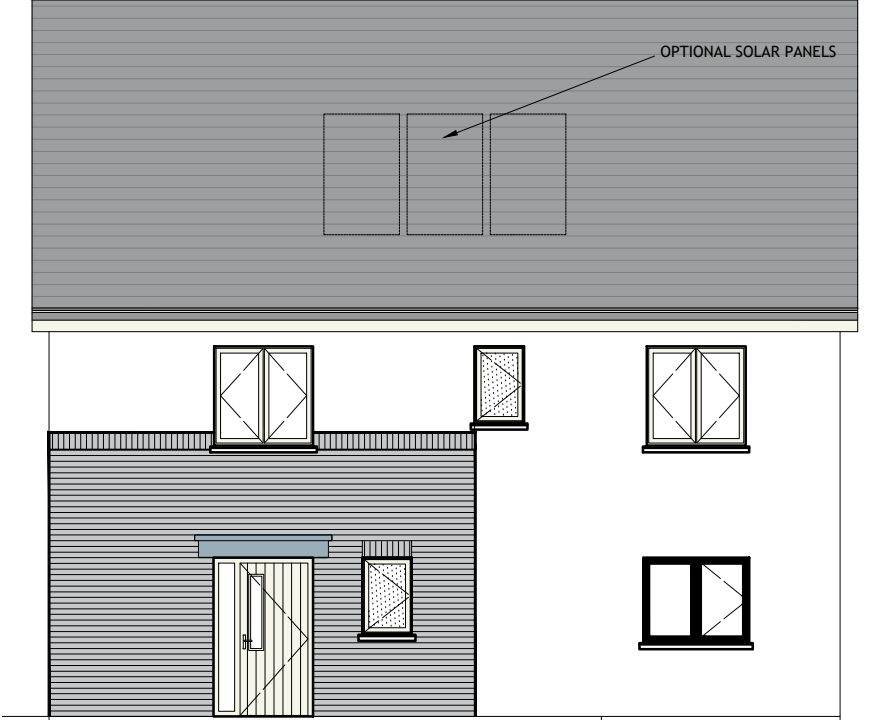

SIDE (RIGHT)
ELEVATION
SCALE 1:100