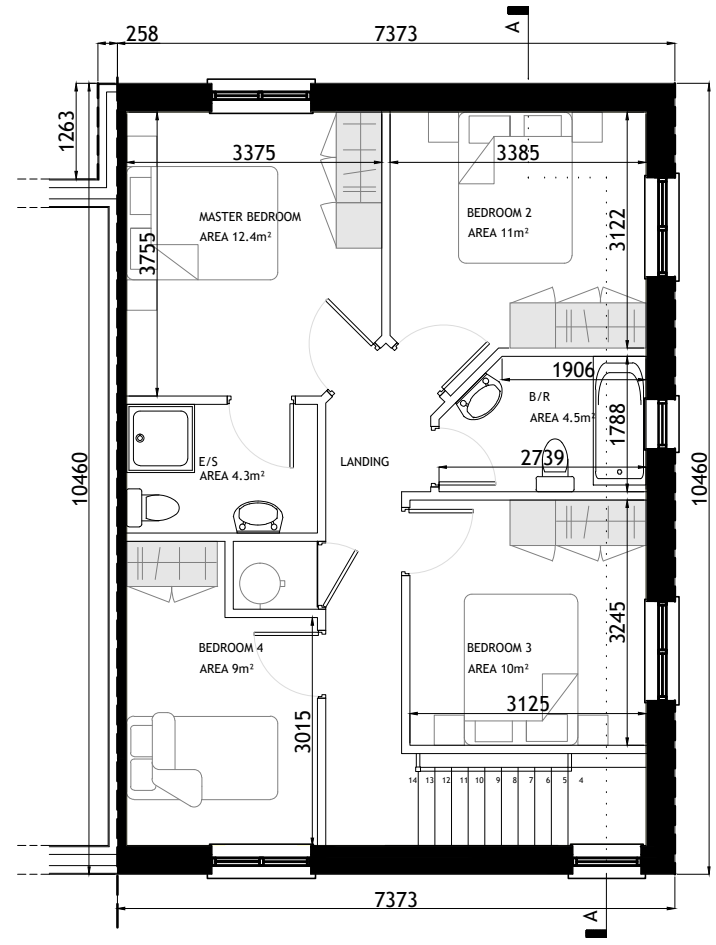

FIRST FLOOR PLAN
SCALE 1:100