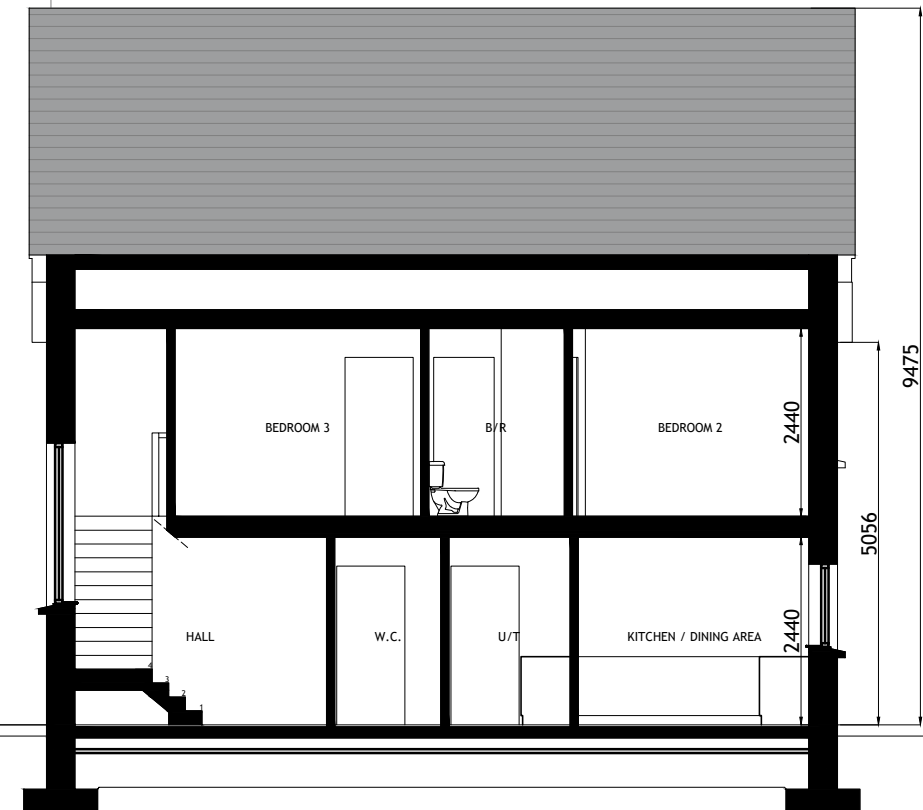

TYPICAL SECTION
SCALE 1:100