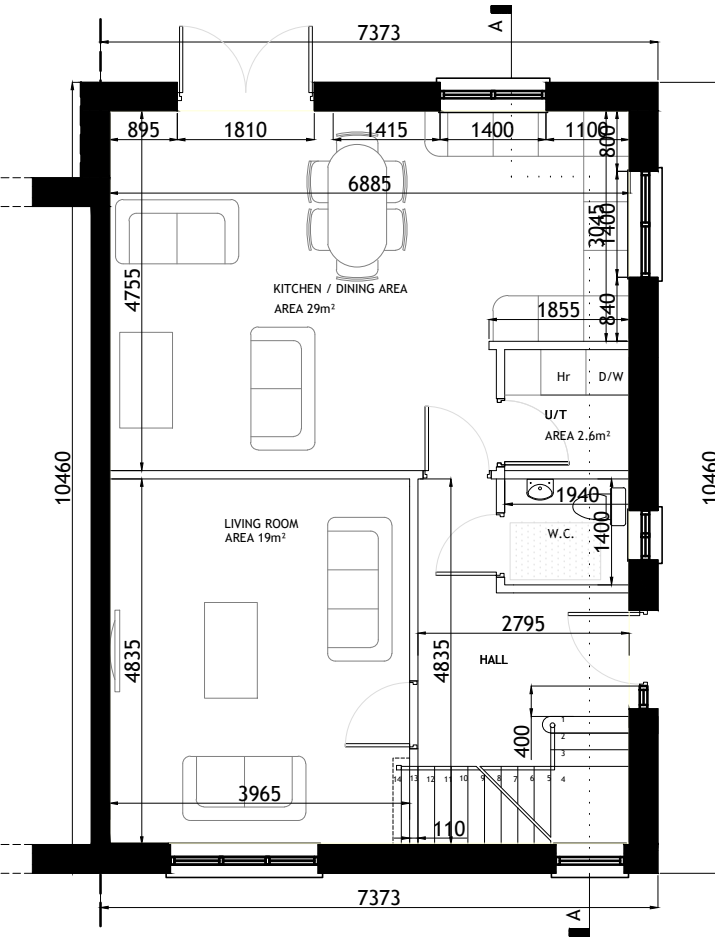

GROUND FLOOR PLAN
SCALE 1:100