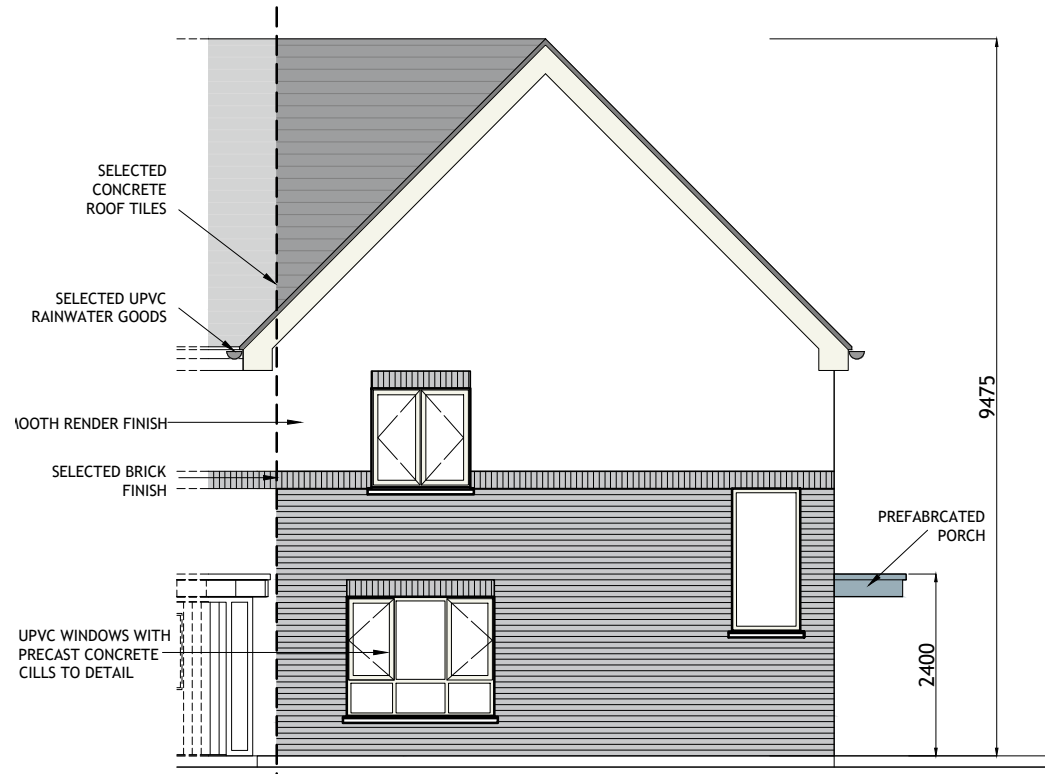

Figured dimensions only are to be used. All dimensions to be checked onsite. Differences between drawings and between drawings and specification or bills of quantities to be reported to Engenuiti Consulting Engineers.

© The copyright of the drawings and designs contained therein remains vested in the Blupan Limited t/a Engenuiti Consulting Engineers

1. NOTES:
1. FOR INDIVIDUAL UNIT FLOOR LEVELS PLEASE REFER TO SITE LAYOUT MAP
  2. FOR INDIVIDUAL UNIT NORTH POINT ORIENTATION PLEASE REFER TO SITE LAYOUT MAP
  3. APPLIED BRICK FINISH IS DEPENDENT ON AVAILABILITY AND SITE LOCATION
  4. ALL DIMENSIONS ARE IN mm
  5. PLANNING DRAWING ONLY
  6. DO NOT SCALE FROM DRAWINGS

HOUSETYPE B1
4 BED
2 STOREY
END OF TERRACE / SEMI-DETACHED

APPROXIMATE AREAS
GROUND FLOOR c. 66.5 m²
FIRST FLOOR c. 62.5 m²
TOTAL AREA (c. 1390 SQ.FT)

FRONT (ROADSIDE) ELEVATION
SCALE 1:100