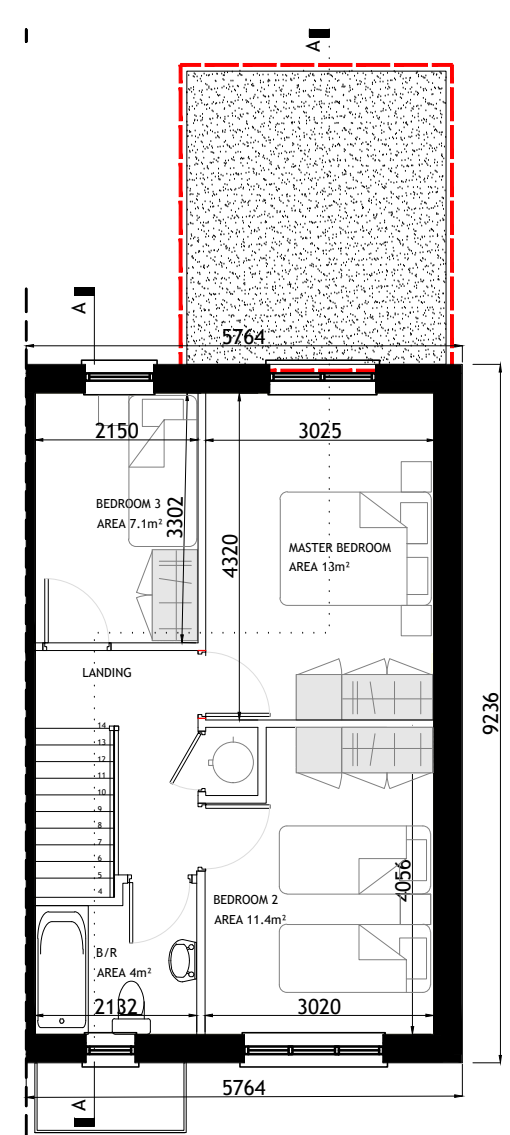

FIRST FLOOR PLAN
SCALE 1:100