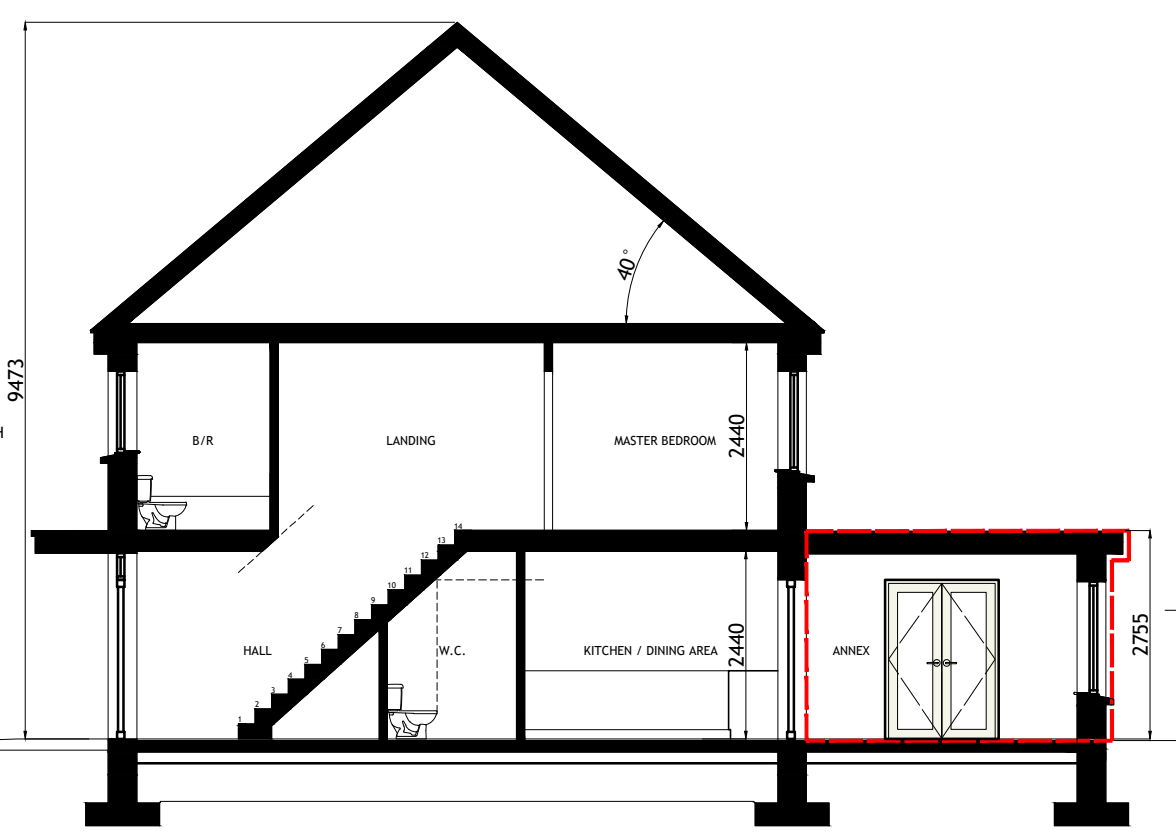

SIDE (RIGHT) ELEVATION
SCALE 1:200

TYPICAL SECTION
SCALE 1:100