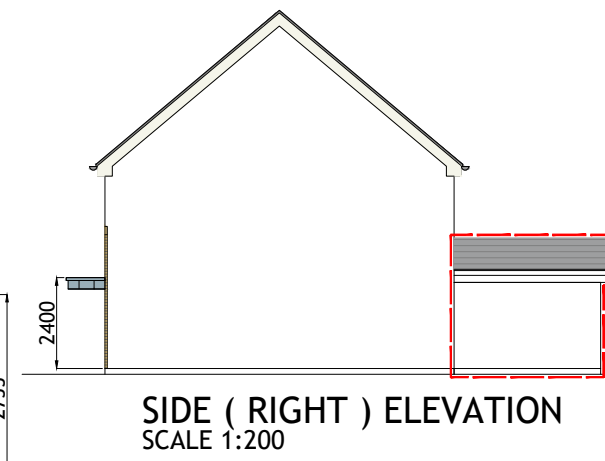

SIDE (RIGHT) ELEVATION
SCALE 1:200

HOUSETYPE C5 - EXTENSION 1
3-BED
2 STOREY

APPROXIMATE AREAS-
GROUND FLOOR - C.45 M²
EXTENSION - C.10 M²
FIRST FLOOR - C.45 M²

TOTAL AREA CIRCA 100 M²
(C.1076 SQ.FT)

1. NOTES:
1. FOR INDIVIDUAL UNIT FLOOR LEVELS PLEASE REFER TO SITE LAYOUT MAP
  2. FOR INDIVIDUAL UNIT NORTH POINT ORIENTATION PLEASE REFER TO SITE LAYOUT MAP
  3. APPLIED BRICK FINISH IS DEPENDENT ON AVAILABILITY AND SITE LOCATION
  4. ALL DIMENSIONS ARE IN mm
  5. PLANNING DRAWING ONLY
  6. DO NOT SCALE FROM DRAWINGS

EXTENDED AREA OUTLINED IN RED