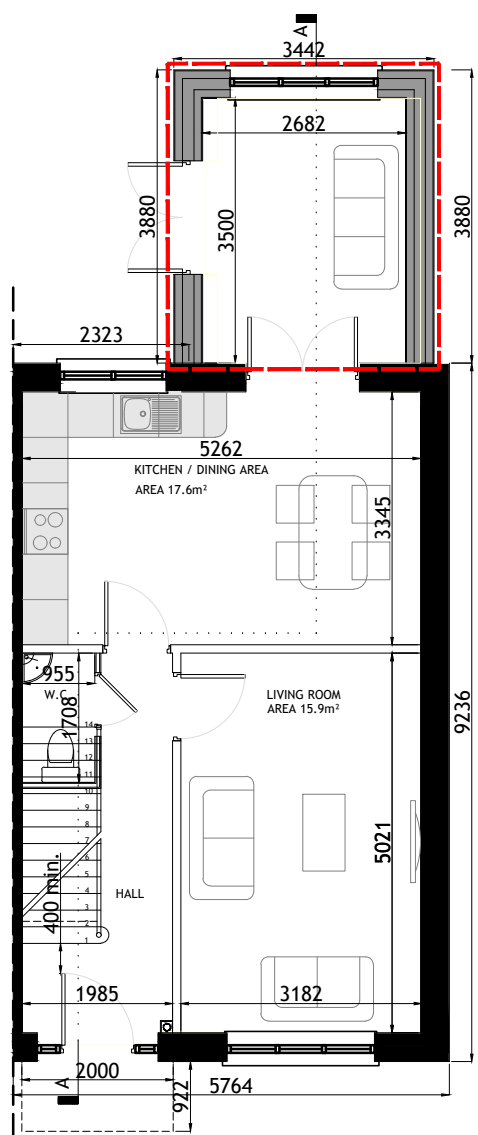

GROUND FLOOR PLAN
SCALE 1:100