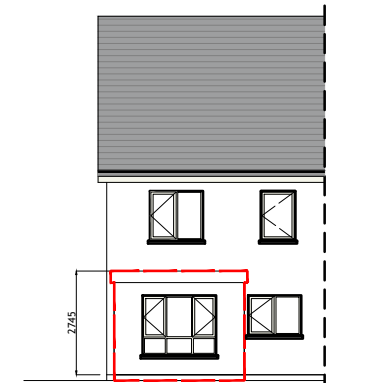

REAR ELEVATION
SCALE 1:200