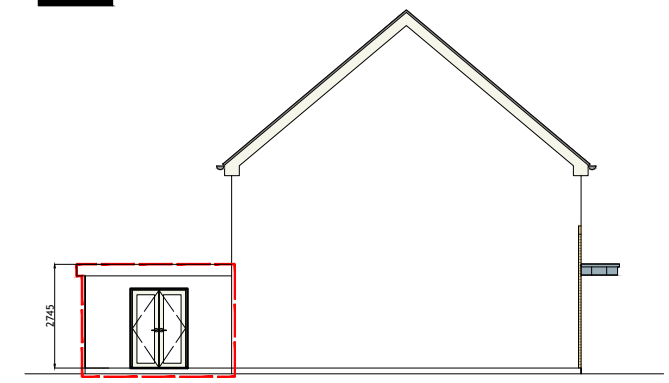

SIDE (LEFT) ELEVATION
SCALE 1:200