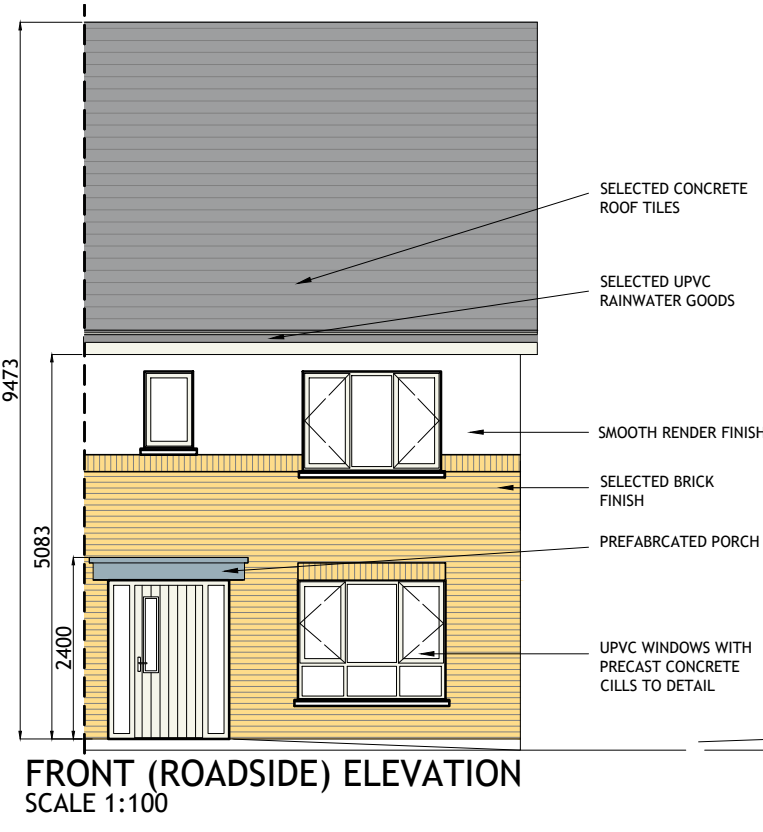

Figured dimensions only are to be used. All dimensions to be checked onsite. Differences between drawings and between drawings and specification or bills of quantities to be reported to Engenuiti Consulting Engineers

© The copyright of the drawings and designs contained therein remains vested in the Blupan Limited t/a Engenuiti Consulting Engineers

FRONT (ROADSIDE) ELEVATION
SCALE 1:100