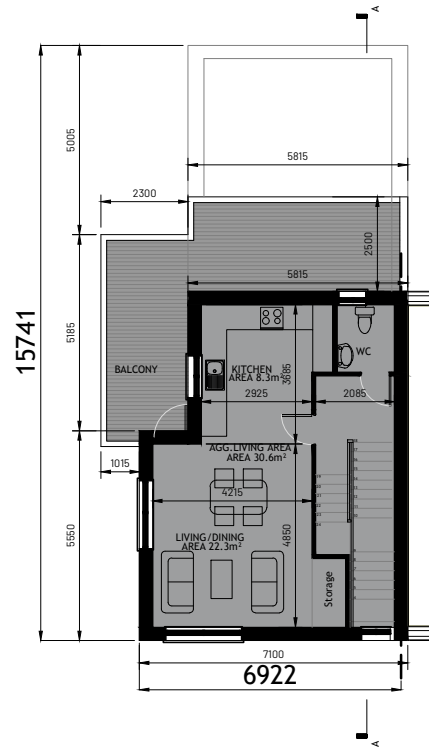

FIRST FLOOR PLAN
SCALE 1:200