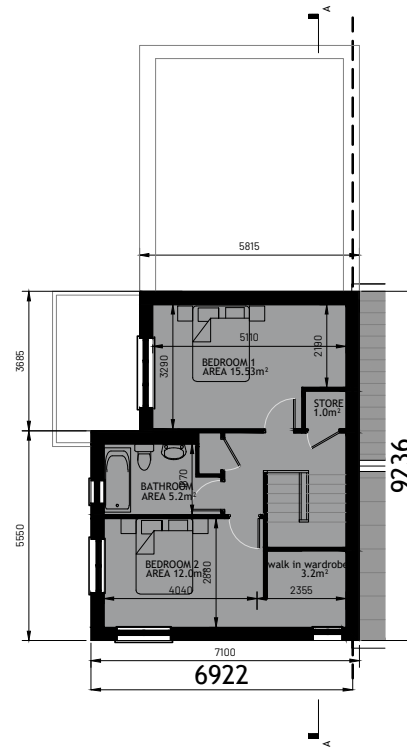

SECOND FLOOR PLAN
SCALE 1:200