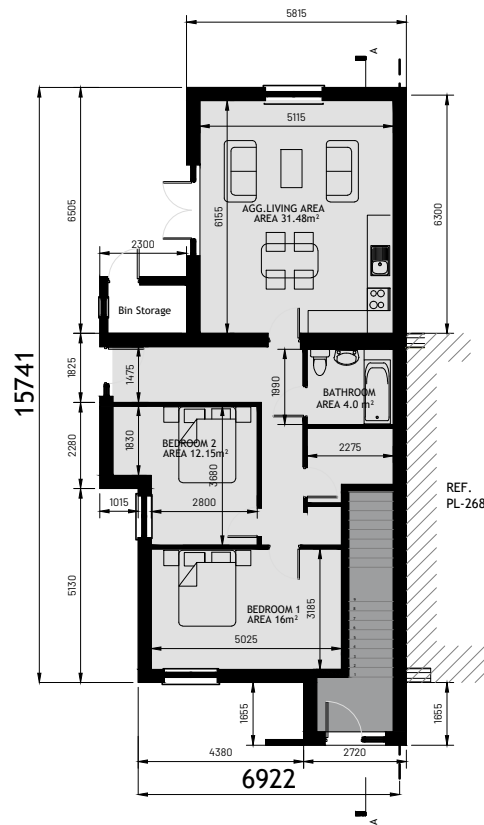

Figured dimensions only are to be used. All dimensions to be checked onsite. Differences between drawings and between drawings and specification or bills of quantities to be reported to Engenuiti Consulting Engineers

© The copyright of the drawings and designs contained therein remains vested in the Blupan Limited t/a Engenuiti Consulting Engineers

GROUND FLOOR PLAN
SCALE 1:200