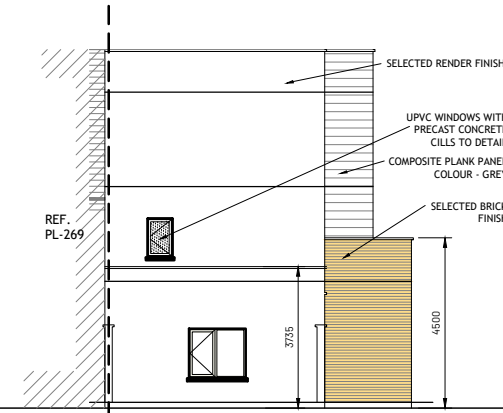

REAR ELEVATION
SCALE 1:200