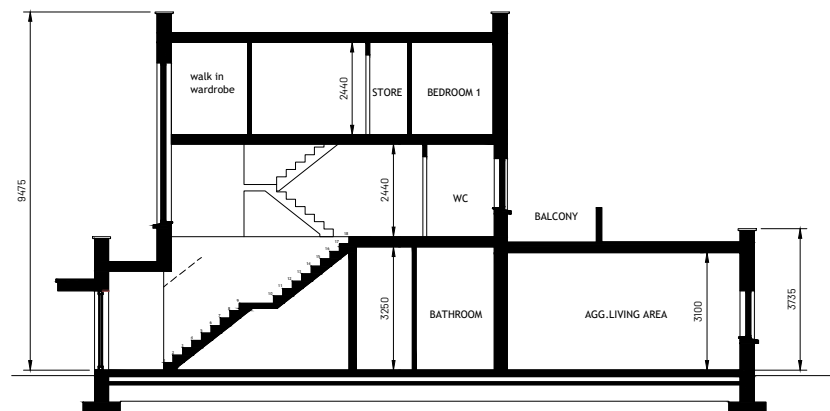

SECTION A-A
SCALE 1:200

Rev.	Date	Amendment Details	Drawn	Chk'd	App'd
A	16.05.24	ISSUED FOR PLANNING	EOS	DOS	DOS

Client:	Architecture
RUDEN HOMES LTD	Planning
	Urban Design
Project:	Engineering
RESIDENTIAL DEVELOPMENT	Landscape
COURTSTOWN, LITTLE ISLAND	Interiors
Co.CORK	

Drawing Title:
HOUSE TYPE "E1|E2"
CHARACTER AREA 1
PLANS

Scale @ A3:	Drawn:	Approved:	Date:
1:200	EOS	DOS	16.05.24

Job No:	Drawing No:	Rev:
10277	10277-PL-215	A

Issue Status:

Information	☐ Preliminary	☐ Approval	☐
Construction	☐ Tender	☐ Planning	☒