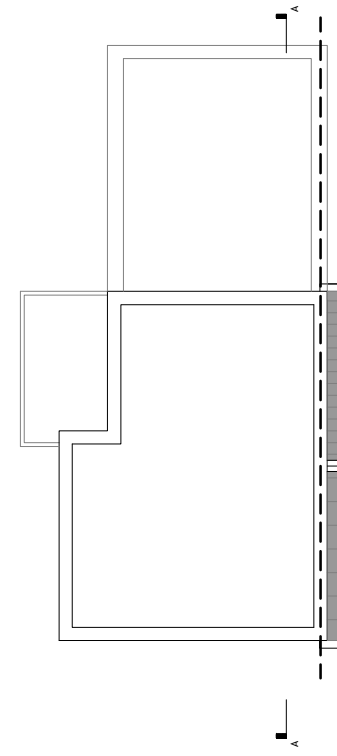

ROOF PLAN
SCALE 1:200