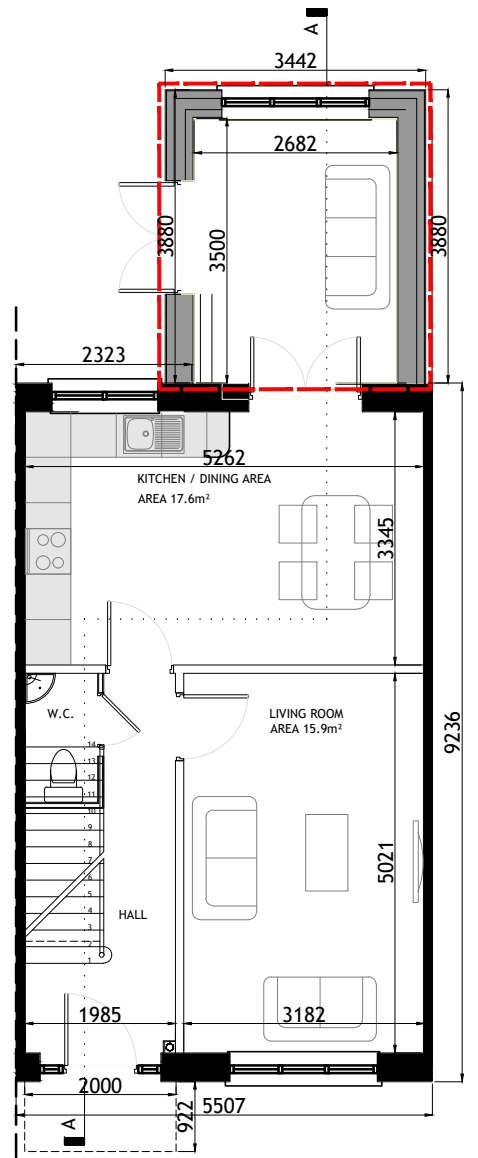

GROUND FLOOR PLAN
SCALE 1:100