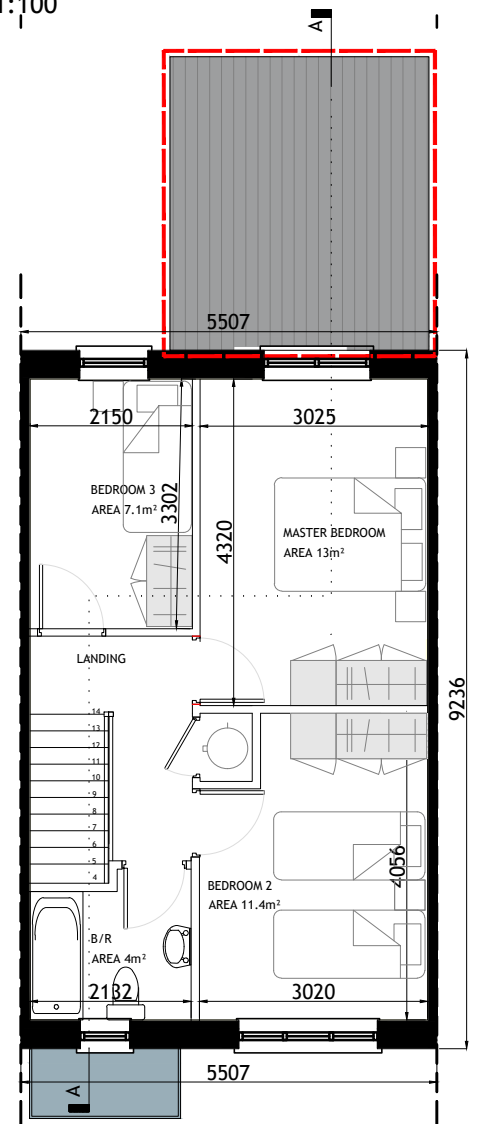

FIRST FLOOR PLAN
SCALE 1:100

MID-TERRACE UNIT
NO SIDE ELEVATIONS