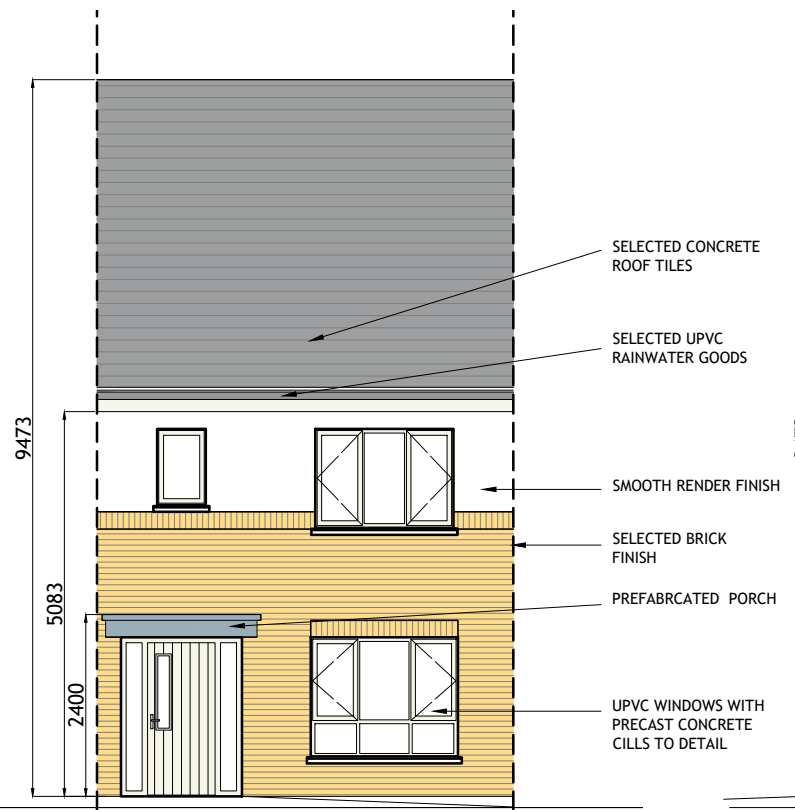

Figured dimensions only are to be used. All dimensions to be checked onsite. Differences between drawings and between drawings and specification or bills of quantities to be reported to Engenuiti Consulting Engineers

© The copyright of the drawings and designs contained therein remains vested in the Blupan Limited t/a Engenuiti Consulting Engineers

FRONT (ROADSIDE) ELEVATION
SCALE 1:100