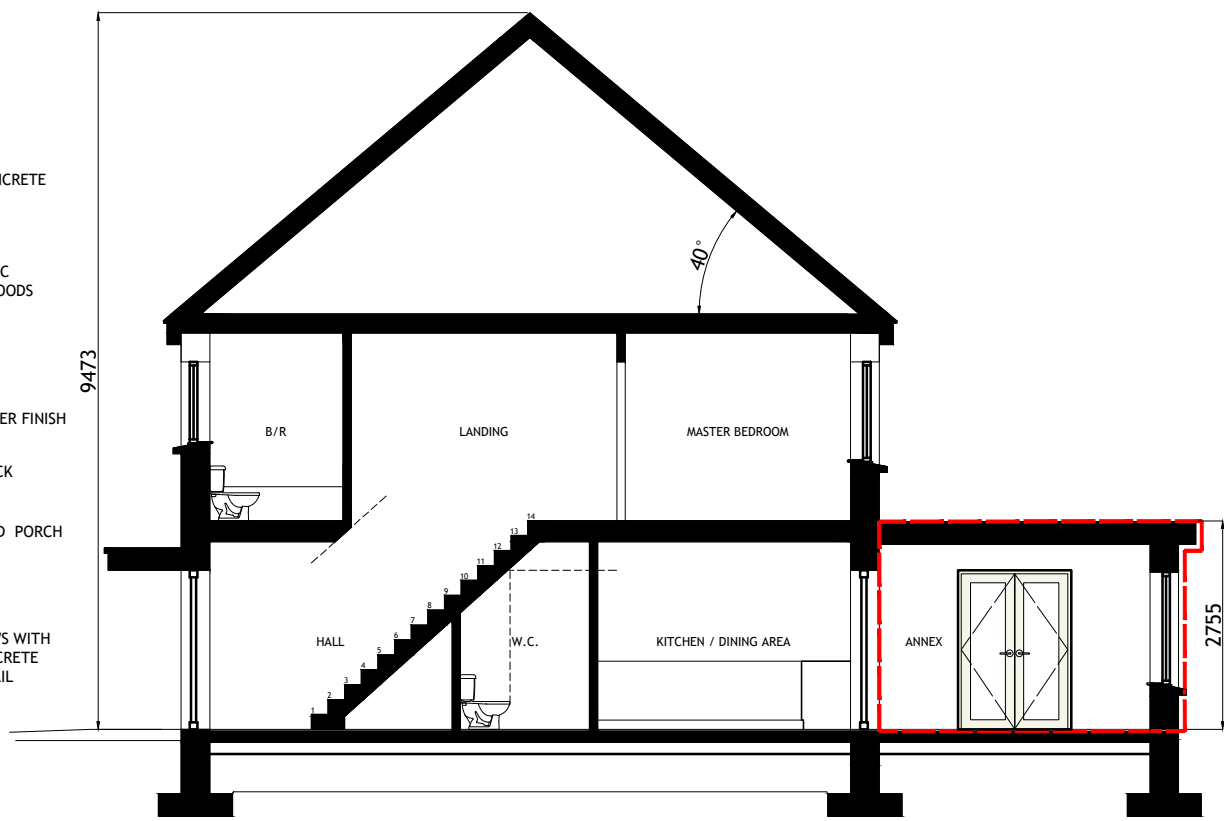

TYPICAL SECTION
SCALE 1:100